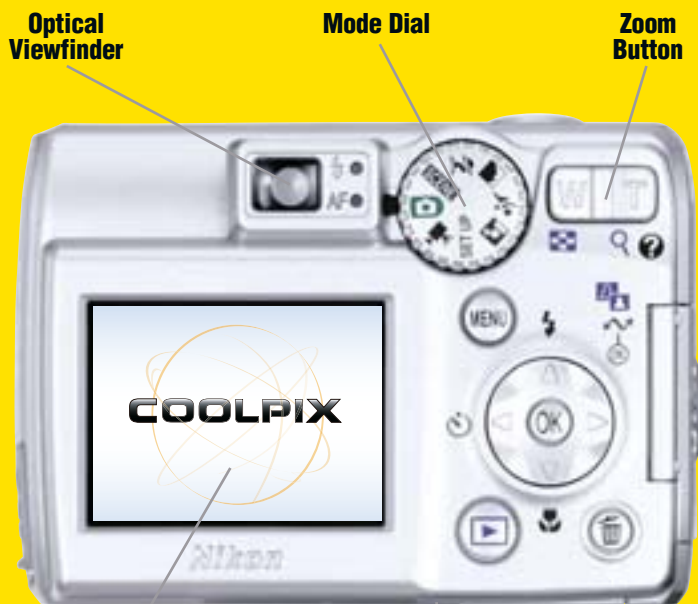

# COOLPIX 4600

**4.0** Effective Megapixel  
Digital Camera

Mega-fun, simply digital

# COOLPIX 5600

**5.1** Effective Megapixel  
Digital Camera

Ultra-smart, simply digital

# The easy to use, compact digital cameras with the features you need.

Actual size  
3.3"W x 2.4"H x 1.4"D (only 4.6 oz.)

**Large, Bright 1.8" LCD Monitor** for high visibility in daylight

**14.5 MB of internal memory** makes it possible to take pictures even without an SD memory card. The Coolpix 4600 and 5600 also makes it easy to copy recorded shots between media as you like.