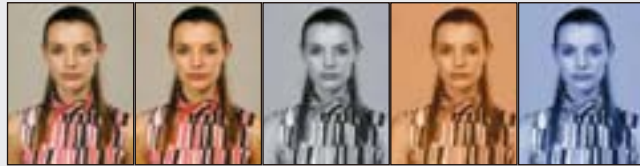

### 5 Color Shooting Options:

Creative Shooting Color Options allow you to select from standard color, vivid color, black & white, sepia and cool modes

Standard Color Vivid Color Black & White Sepia Cool