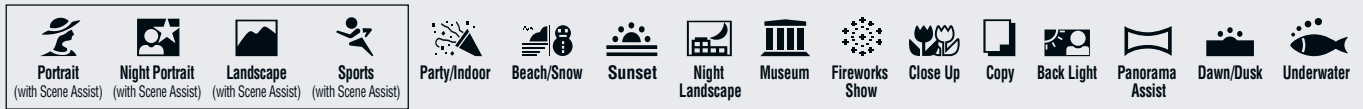

Useful automatic features do all the thinking for you

Versatile 16 Scene Modes

These COOLPIX digital cameras features 16 specially programmed modes to automatically handle focus, exposure, white balance and other adjustments that help you take great pictures at the press of a button. The **Underwater Scene Mode** is the newest and allows you to shoot underwater with the (optional) WP-CP3 underwater housing. 4 of the 16 scene modes come with **Scene Assist** which offer a selection of easy framing assist options, to help you compose your pictures with the assistance of framing guides displayed in the monitor. Here is how it works:

1 Select mode on Mode Dial

2 Scroll up or down to choose a composition type and set

3 Position subject in framing guide and shoot

Portrait Assist Mode: Helps you frame portraits. Your subject comes out sharply focused with natural skin tones against a soft, pleasant background. Portrait Scene Assist options include:

- Portrait
- Portrait left
- Portrait right
- Portrait close-up
- Portrait couple
- Portrait Figure.

Night Portrait Assist Mode: Helps you frame portraits taken at night. Using Slow Sync with Red-Eye Reduction in a scene with an illuminated background, your subject is naturally exposed.

1. Night Portrait Scene Assist options include:
2. Portrait
   - Portrait left
   - Portrait right
   - Portrait close-up
   - Portrait couple
   - Portrait Figure.

Landscape Assist Mode: Helps you frame vivid landscape shots that enhance outlines, colors, and contrast.

1. Landscape Scene Assist options include:
2. Landscape
   - Scenic View
   - Architecture
   - Group right
   - Group left

Sports Assist Mode: Is used for dynamic action shots that capture moving objects. The assist menu lets you freeze the action in a single shot or record motion in a series of pictures.

1. Sports Scene Assist options include:
2. Sports
   - Sports spectator
   - Sports composite

NEW!

Underwater: Produces more attractive results when shooting scenes underwater with optional WP-CP3 underwater housing.

Beach/Snow: When shooting a scene with snow or water in the background, the image is free of grayish tones that are caused by typical underexposure.

Close Up: Shoot as close as 1.6" from your subject.

Sunset: Exposure is automatically controlled, enabling you to preserve the exquisite, natural beauty of a sunset.

Back Light: The Speedlight fires to brighten subjects that are backlit and would come out dark if no flash was used.

Night Landscape: Use this mode to take in the true splendor of a nighttime scene using only ambient light.