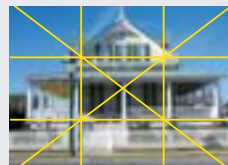

Landscape Assist Mode: Helps you frame vivid landscape shots that enhance outlines, colors, and contrast.

1. Landscape Scene Assist options include:
2. Landscape
   - Scenic View
   - Architecture
   - Group right
   - Group left