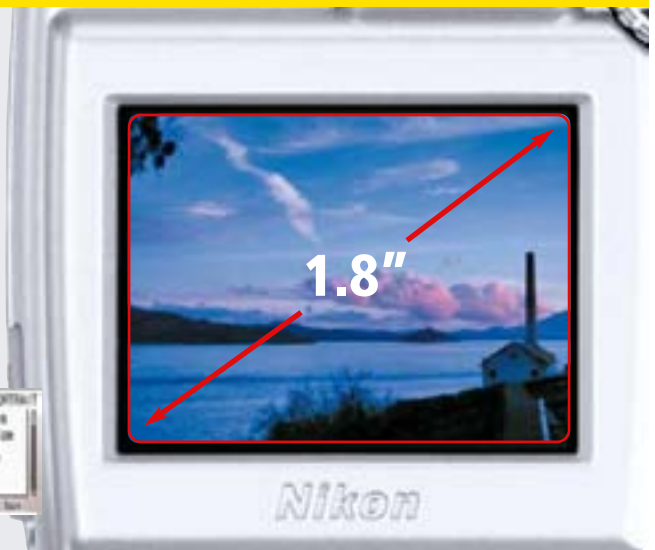

High quality lenses deliver high quality pictures

3x Optical Zoom-Nikkor Lens:

The Zoom Nikkor Lens gives you the power of a **3x optical zoom** lens, while Macro capability lets you get as close as 1.6 inch. This combination is supported by Nikon's world-renowned optical technology delivering crisp, clear images while minimizing chromatic aberration — all of which helps realize the full potential of our high resolution 4 and 5 megapixel CCD's.

The COOLPIX 4600 and 5600 exclusive image processing technology takes true-to-life images a step closer to reality. A **256-segment Matrix Metering** system enables optimal exposures in even the most challenging lighting environments.

Shoot longer and more often

NEW!

Longer Battery Life and more Internal Memory:

Now, shoot up to
230 photos
on a single set of AA Alkaline batteries

These new Nikon Coolpix Digital cameras have been designed so you can shoot longer and more often by increasing battery life and adding more internal memory. **14.5 MB of internal memory** lets you shoot even more without an SD card (sold separately). Nikon has made these cameras more efficient than ever giving you **longer battery life**. You can shoot up to 230 images on a single set of the included AA Alkaline batteries. With the optional Coolpix rechargeable Ni-MH batteries you can shoot up to 360 photos.

Large, Bright 1.8 inch screen helps you see and share your images

Larger LCD screen and newly designed interface:

With the new **oversized 1.8" LCD screen** you won't miss much but Nikon did not stop there when designing these cameras. They also added a **new interface** that can be viewed as icons or as a list. If you get confused just hit the **Help Button**. It will explain the function in the main menu.

View menu as a list

or as icons