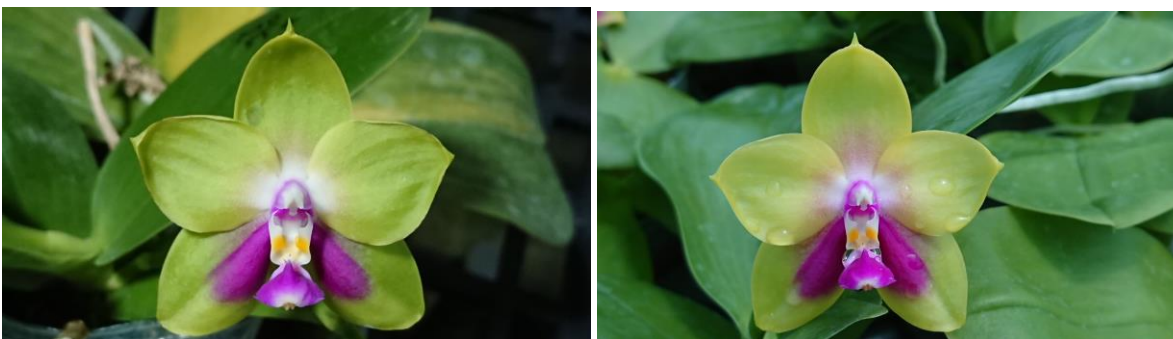

MCL65 Phal Mituo Diamond Canary 'Mituo #2 (White Jade)' AM/AOS BM/TOGA $150
(Diamond Beauty X Yungho Gelb Canary)