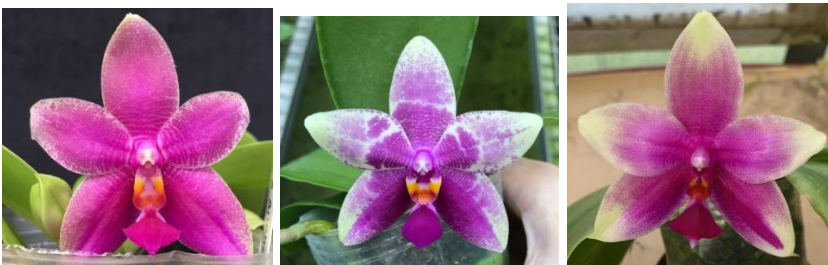

Most of phalaenopsis are in 3 inch soft plastic pots, planted in sphagnum moss. For hybrid seedlings most can be expected to flower within a year.

This list is divided into **Hybrid Seedlings, Species, Clones, Stem Propagated, Paphiopedilum** sections. **Total of 16 pages.**

Hybrid Seedlings

The following are seed grown, 3.0 inch pot, 6-8 inch leaf span, Near Mature size to Mature Size. Note that photos are for reference only – flowers may look similar but not identical for seed grown plants.

F1515 Pylo's Red King \$25 Mature size plant. Large, star shape flowers with very fragrant grape-soda pop scent like Phal corningiana (**LD's Bear King 'M#12' AM/AOS X corningiana 'Fernbrook' AM/AOS**)

F1703 Phalaenopsis Gigabell \$25 - Fragrant primary hybrid of two selected species parents.
(gigantea 'Meir #1' HCC x bellina 'Joy' AM)

F1704 Phalaenopsis Pylo's Anabell \$35 - These are large 6 cm flowers. **Very fragrant** like Phalaenopsis bellina. (Joy Spring Tina 'Anaconda' X bellina 'Joy' AM/AOS)