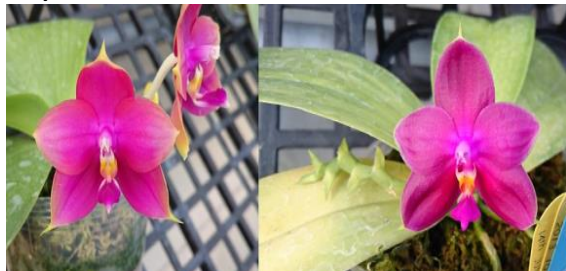

H6006 Phal. Zheng Min Wisteria $25   -
Expecting fragrant purple magenta
(Phal. Zheng Min Neon x Phal. Mel's Purple Ruby 'Peter #2')