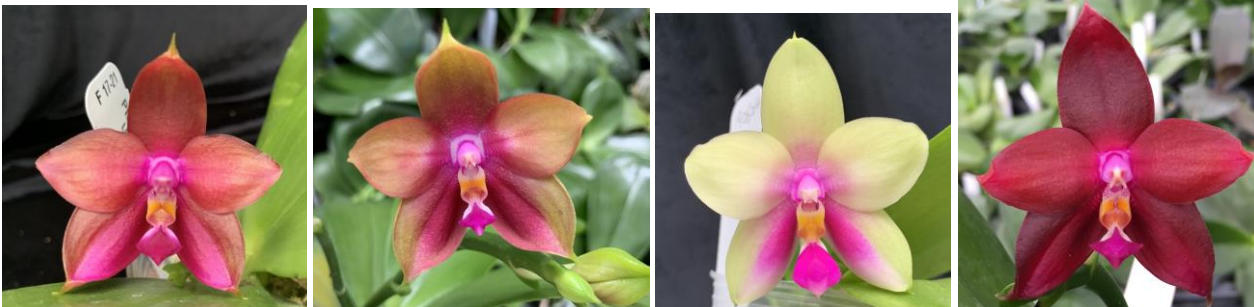

F1723 Phalaenopsis Pylo's Flame $25 These are tetraploid, red or reddish orange flowers.
(Haur Jin Princess 'Texas Red' AM/AOS X Tying Shin Forever Love 'Orange Crush' AM/AOS)