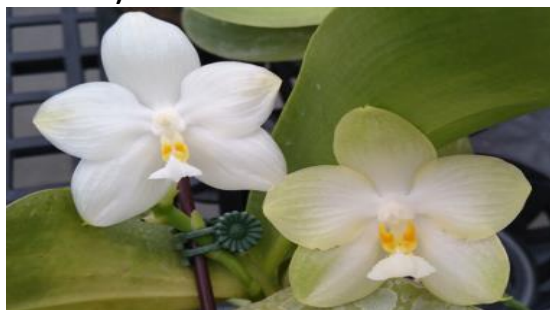

H6038 Phalaenopsis Chang Maw Jade $28
Waxy white/green flowers with heavy
substance.
(Chang Made Jade 'Huey Ru' X Chang Maw Jade 'Peter#2')