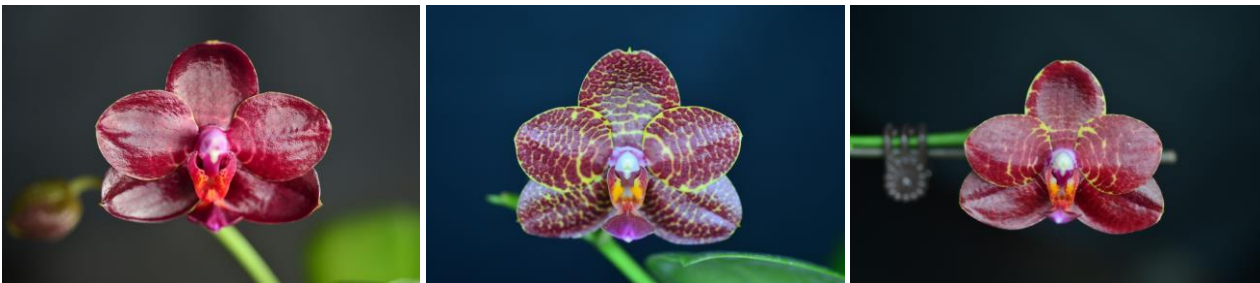

YS1637 Phal.Haur Jin Princess 'Yin#5' × Phal.Brother Ambo Passion 'Hsia49' $30