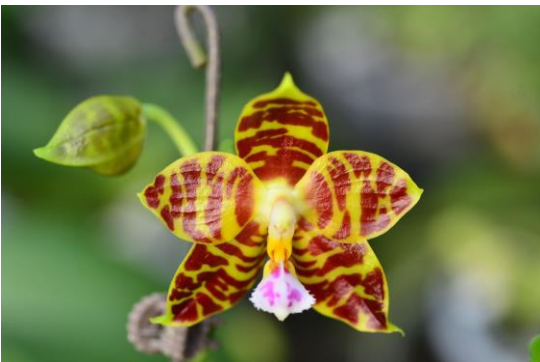

QMM-016 Phal. Mituo Green Canaries 'MS' \$50.00

Stem Prop

Most are mature size in spike or previously bloomed in 3 inch pot.

YM48 Phalaenopsis Zheng Min Brontosaurus 'Yin#2' \$45
(Grosbeak X venosa)

YM82 Phalaenopsis Aber Ambo 'Yin's Tiger' \$50
(Chee Meng's Gold X Phalaenopsis amboinensis)