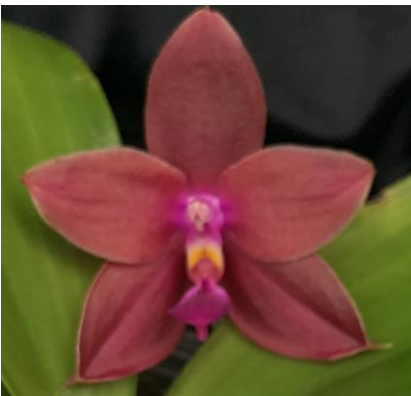

LDS456 Phal (Mituo King Bellina X Yaphon Luedde-Star) \$35

This is a very nice hybrid. Most of these will be reddish color. You can see concentric tessellation from having Phalaenopsis lueddemanniana in the background of Phal Yaphon Luedde-Star.