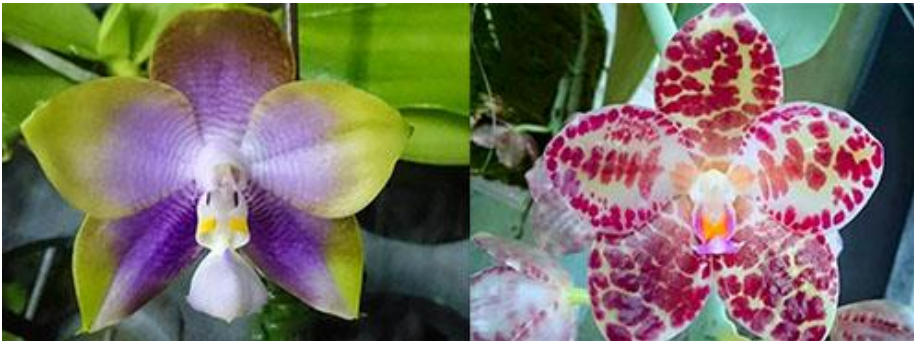

MA0565 Phal (LD Sun Dragon 'MO98' X Miro Super Star 'MO198')

$35