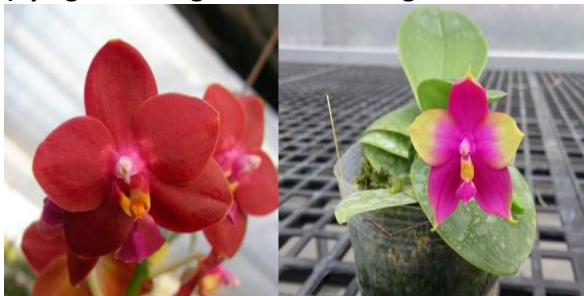

H6008 Phalaenopsis Zheng Min Pheasant $25   -
Expecting fragrant red/orange novelty flowers
(Tying Shin Beagle 'Peter' X Zheng Min Neon 'Peter #2')