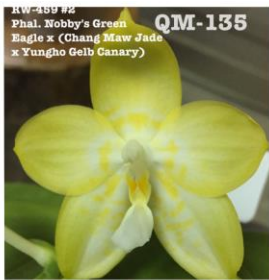

QM135 Phal (Yaphon Hsiangor* X gigantea v. alba) $45 - Parents photo pictured below

*Phal Yaphon Hsiangor = Nobby's Green Eagle x Yaphon Hero+
+Phal Yaphon Hero = Chang Maw Jade x Yungho Gelb Canary