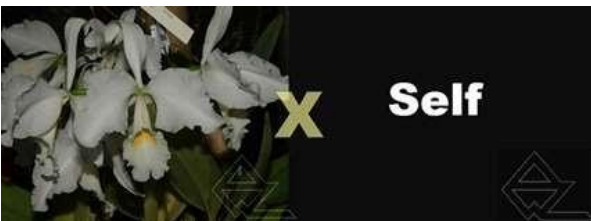

Pot Size (Inches):   2 1/2"

Price (USD):   21,00

Z-2997   ***C. warneri alba ('Mata Fria' x 'Jacó Silva')***