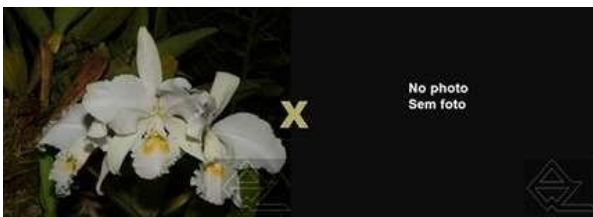

Pot Size (Inches): 2 1/2"

Price (USD): 21,00

Z-3323   ***C. warneri suavissima ('Ricardo Bells' x 'Nego')***