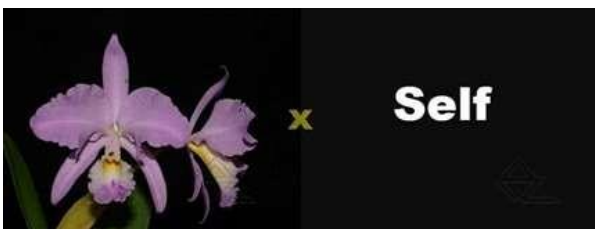

Pot Size (Inches): 2 1/2"

Price (USD): 28,00

Z-3142 *C. warneri* ('Oktoberfest' x 'Bouganville')

Pot Size (Inches): 2" - 2 1/2"

Price (USD): 15,00

Z-1884 *C. warneri venosa suave* 'Vento Sul' x **SELF**

Pot Size (Inches): 3"