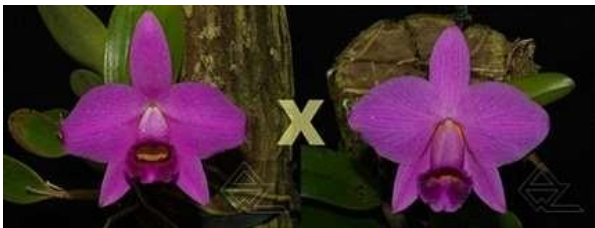

Pot Size (Inches): 2 1/2"

Price (USD): 28,00

L. pumila

Z-2555 *L. pumila (oculata 'Imperatriz' x caerulea 'OK')*