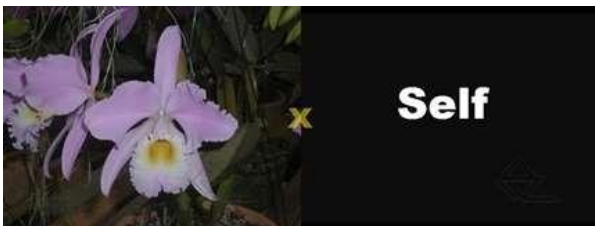

Pot Size (Inches):   2 1/2"

Price (USD):   42,00

Мы рассчитываем получить этот редкий сорт *C. gaskelliana*.

C. granulosa

Z-2928   ***C. granulosa amarela [(7/24) x (18/24)]***