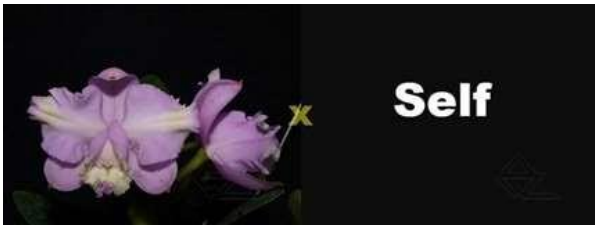

Pot Size (Inches):   3" (NBS)

Price (USD):   42,00

Самоопыление пилорической формы *C. loddigesii*.

Z-1770   ***C. loddigesii punctata caerulea* x *SELF***