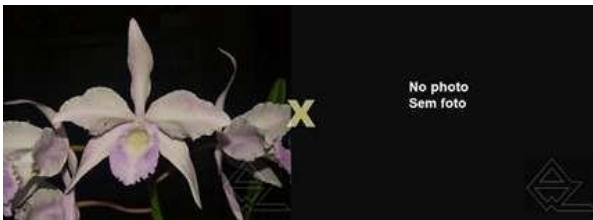

Pot Size (Inches): 2 1/2"

Price (USD): 28,00

Z-2301 *L. purpurata werkhauzeri striata 'Minha Gilda' x SELF*