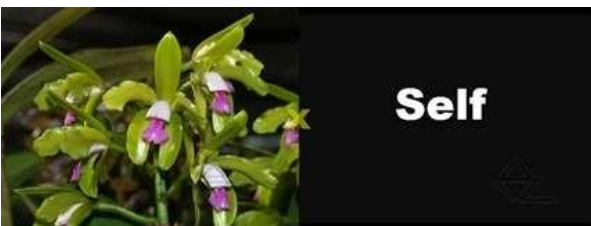

Z-1870 *C. guttata verde sem pintas 'AWZ' x SELF*

Pot Size (Inches): 2 1/2"

Price (USD): 70,00

Это было бы эквивалентом semi alba с безупречно зелеными лепестками и пурпурной губой. Некоторые сеянцы зацвели аналогичными цветами от родительских растений. Другие, как правило, дают лепестки и чашелистики бежевого цвета. У всех были безупречные цветы.