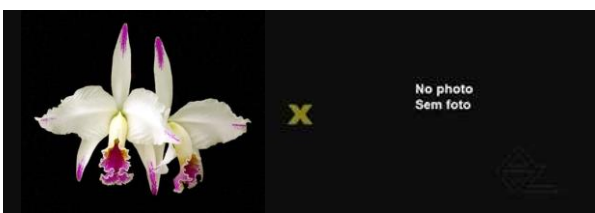

Pot Size (Inches): 2 1/2"

Price (USD): 42,00

C. mesquitae

Z-2333 *C. mesquitae* ('Quero Quero' x rubra 'Marçal')

Pot Size (Inches): 2 1/2"

Price (USD): 21,00

C. mossiae

Z-1825 *C. mossiae semi alba splash* 'Caribe' x SELF