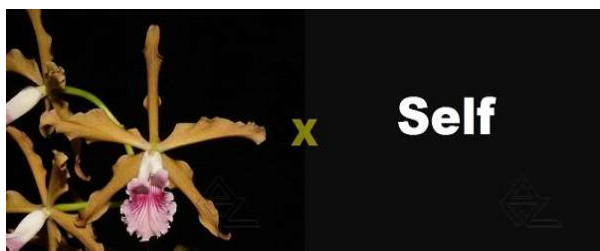

Pot Size (Inches): 2 1/2"

Price (USD): 20,00

This species is not commonly offered although we think plants are really beautiful. Growers usually don't know the varieties and most plants produce "skinny" flowers. We are offering a self pollination of a selected plant.