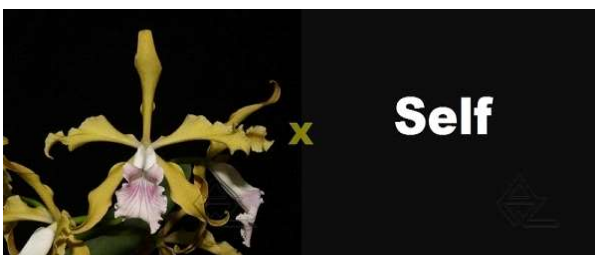

Pot Size (Inches):   2 1/2"

Price (USD):   40,00

It's difficult to find color varieties in *L. grandis* thus making this cross a very rare offering. In the parent plant, the bluish color can be noticed only in the veins deeper inside the lip. Three plants already bloomed and confirmed this color form.