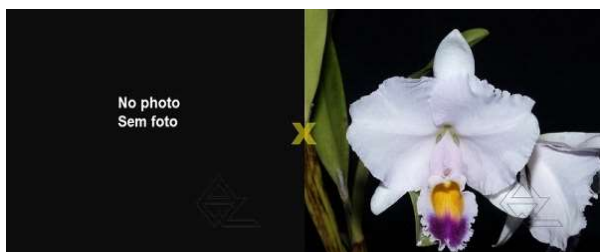

Z-2699 *C. tenuis* ('Seabra' x 'Dark King')

Pot Size (Inches): 2 1/2"

Price (USD): 20,00

C. trianae

Z-1228 *C. trianae caerulea* ('Pedra Azul' x 'Camila')

Pot Size (Inches): NBS

Price (USD): 60,00

This is a promising cross. *C. trianae caerulea* 'Camila' has flowers with exceptional shape and overlapping petals. *C. trianae caerulea* 'Pedra Azul' has similar qualities. We hope to reproduce this rare blue variety with also exceptional flower shape.

C. trianae

Z-2980 *C. trianae* (concolor 'Nublado' x semi alba 'Esquecida')

Pot Size (Inches): 2 1/2"

Price (USD): 20,00

Z-1051 *C. trianae* ('Fine Variety' x 'Junio')

Pot Size (Inches): 2 1/2" - 3"

Price (USD): 20,00