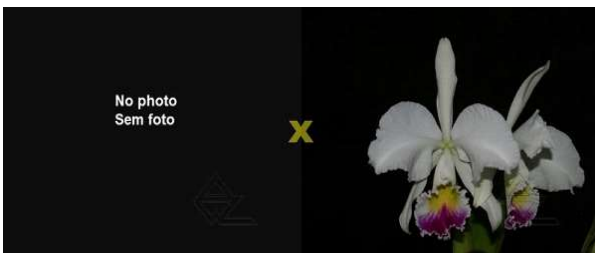

Pot Size (Inches): 3" (NBS)

Price (USD): 35,00

Similar to Z-816.

Z-3000 **C. warneri (semi alba 'Ave Maria' x suavissima 'Ricardo Bells')**

Pot Size (Inches): 2 1/2"

Price (USD): 20,00

Z-816 **C. warneri semi alba ('Goiabeiras' x 'Guindani')**