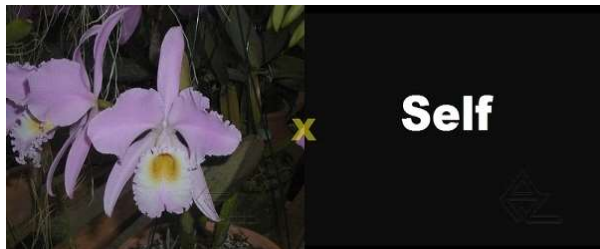

C. gaskelliana

Z-1966 *C. gaskelliana concolor 'Yamile' x SELF*

Pot Size (Inches): 2 1/2"

Price (USD): 25,00

We expect to obtain this rare variety of *C. gaskelliana*.

C. granulosa

Z-1193 *C. granulosa ('Coliseu' x 'Formosa')*