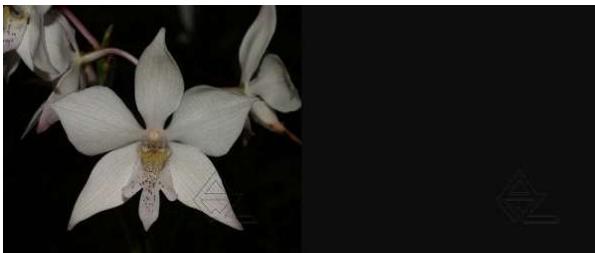

AZ-45 *Caularthron bicornutum*

Pot Size (Inches): NBS

Price (USD): 15,00

Species from the Amazon region. The plant looks like a *Dendrobium* and the base of the pseudobulbs are hollow and always with a crack, which in nature provides shelter for insects. Easy to grow.