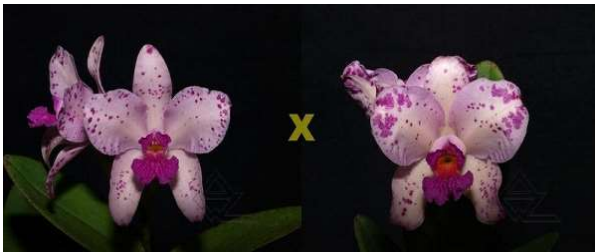

Pot Size (Inches):   2 1/2"

Price (USD):   25,00

Z-1917   ***C. amethystoglossa sem pintas* (spotless) x *SELF***