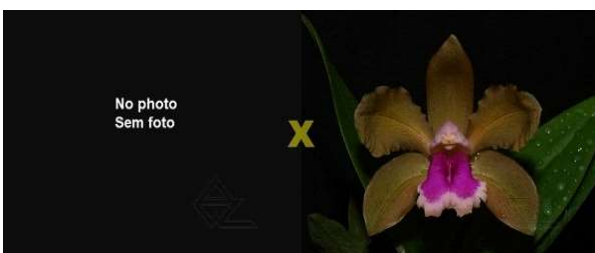

Pot Size (Inches): 2 1/2" (NBS)

Price (USD): 25,00

Two very good *C. bicolor* were used in this cross. The *C. bicolor* 'JRG Brisola' is an old plant from our collection and has superb flower shape.