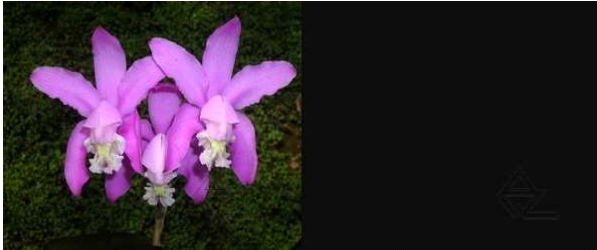

C. kerrii

Z-1797 *C. kerrii* 'Bahia' x **SELF**

Pot Size (Inches): NBS

Price (USD): 20,00

Species from Bahia state and nowadays very rare in nature. Plants have characteristics of bifoliate Cattleya but are actually unifoliate. Flowers are reminiscent of *C. harrisoniana* but smaller.

C. labiata

Z-2786 *C. labiata amesiana* ['Angel' x ('Flagstad' x 'Recife')]