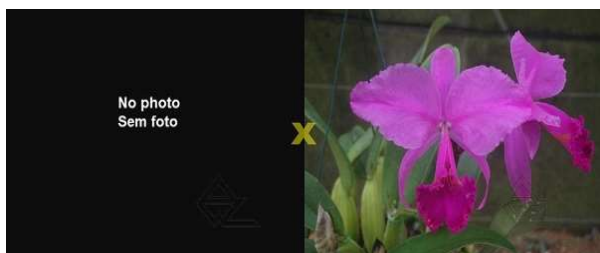

Pot Size (Inches): 3 1/2" - 4"

Price (USD): 25,00

Crossing of two dark colored plants. We hope to improve flower shape of 'Sangre de Toro'.

Z-1398 *C. trianae rubra* ('Eclipse' x 'Sangre de Toro II')