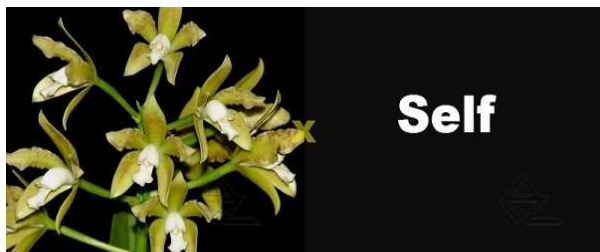

Pot Size (Inches): 2 1/2"

Price (USD): 30,00

Rare color form. Petals and sepals have light beige color and are spotted. The lip is almost white.

Z-2742 *C. guttata albina ('Interlagos' x 'Ludmila')*