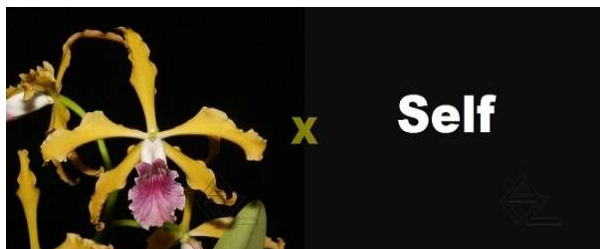

L. grandis

Z-1925   *L. grandis* labelo vinho 'Red Wine' x **SELF**

Pot Size (Inches):   2 1/2"

Price (USD):   20,00

The plant used has a dark wine colored lip, making a nice contrast with the lighter brown petals and sepals.

Z-1419   *L. grandis* tipo 'Edmundo' x **SELF**