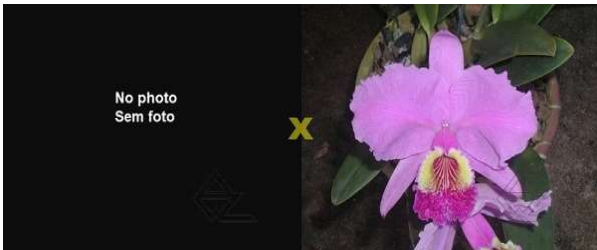

Pot Size (Inches):   3"

Price (USD):   20,00

Few plants available. Both parents have large flowers, excellent flower shape and dark colors. These are among the darkest plants in our collection.

Z-1204   *C. lueddemanniana (rubra 'Dark Giant' x dark 'Fennel IX')*