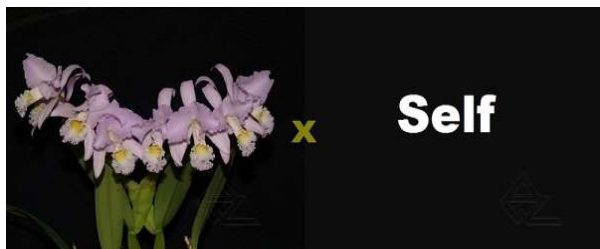

AWZ ORCHIDS

Price List
VALID: DECEMBER/2019 (v.1)
EXPORT - USA

CONTACT: Alek Zaslawski
TELEFAX: 55-27-3227-1936
E-MAIL: awzalek@gmail.com
WEBSITE: www.awzorchids.com

C. mendelli

Z-1274 *C. mendelli concolor 'Bucaramanga' x SELF*

Pot Size (Inches): 3"

Price (USD): 50,00

We expect to reproduce this beautiful and rare variety of this Colombian species.

C. mossiae

Z-1832 *C. mossiae semi alba 'Julieta' x SELF*