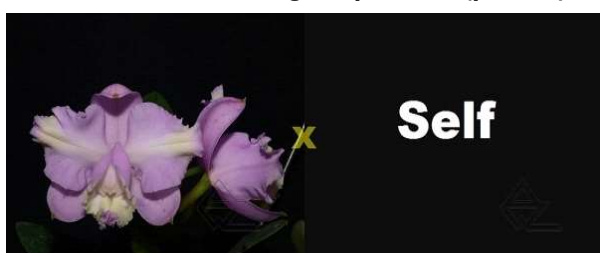

Z-1958 *C. leopoldii* caerulea 'San Rafael' x **SELF**

Pot Size (Inches): 2 1/2"

Price (USD): 30,00

Petals and sepals have a light brown/greenish color, with a few spots. The lip is blue (caerulea). This plant belongs to the typical population of *C. leopoldii* from southern Brazil, contrary to our cross Z-1207, which belongs to a small population far north (more than 1,000 miles) in Bahia State.

C. loddigesii

Z-1901 *C. loddigesii* pelorica (peloric) x **SELF**

Pot Size (Inches): 3" (NBS)

Price (USD): 30,00

Self pollination of a peloric form of *C. loddigesii*.

AWZ ORCHIDS

Price List
VALID: DECEMBER/2019 (v.1)
EXPORT - USA