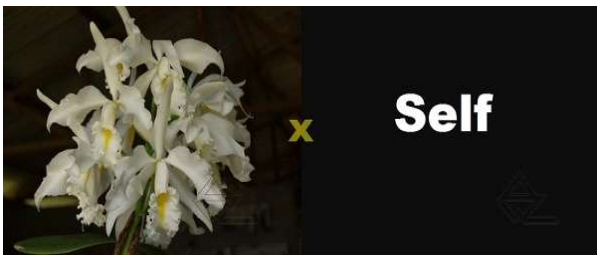

Z-1708 C. maxima alba 'Drago' x SELF

Pot Size (Inches): 2 1/2"

Price (USD): 30,00

Rare alba color form of the lowland type of C. maxima, which has taller pseudobulbs, if compared to the highland population. All seedlings confirm this variety.