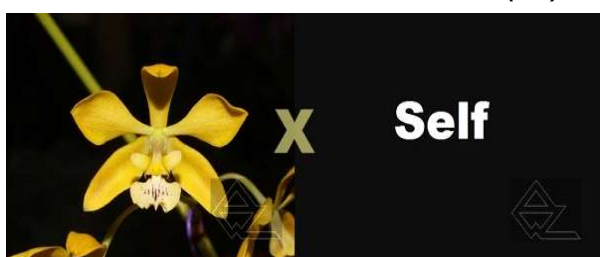

Encyclia species

Z-2836 ***E. mooreana***

Pot Size (Inches): 2 1/2"

Price (USD): 20,00

Z-2688 ***E. oncioides semi alba (AV) x SELF***

Pot Size (Inches): 2 1/2"

Price (USD): 15,00

Z-2686 ***E. spiritusantensis albina x SELF***