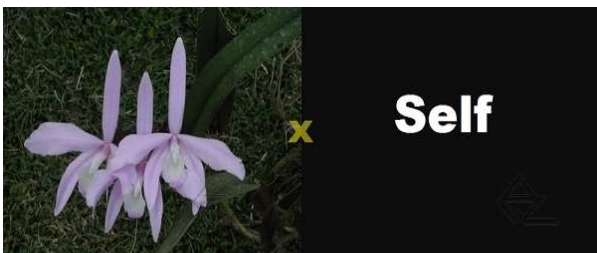

Pot Size (Inches):   2 1/2"

Price (USD):   35,00

Rare color form of this species. *L. perrinii* has become rare in cultivation, and most of the varieties can be found only in a few old plant collections.

Z-1584   *L. perrinii (delicata 'AM' x semi alba 'AWZ')*