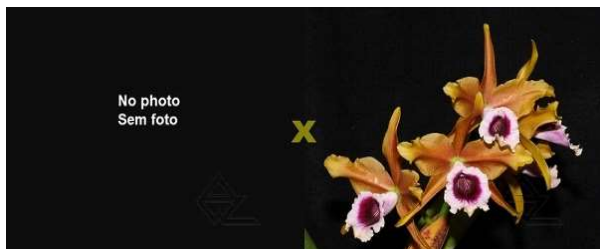

L. tenebrosa

Z-993   *L. tenebrosa (vinicolor x 'Richard')*

Pot Size (Inches):   3" (NBS)

Price (USD):   25,00

L. tenebrosa vinicolor is one of the darkest we have and L. tenebrosa 'Richard' a superb plant. We expect very nice shaped and dark colored plants.

Z-687   *L. tenebrosa (vinicolor 'Eduardo' x 'Fumacina Fujita')*