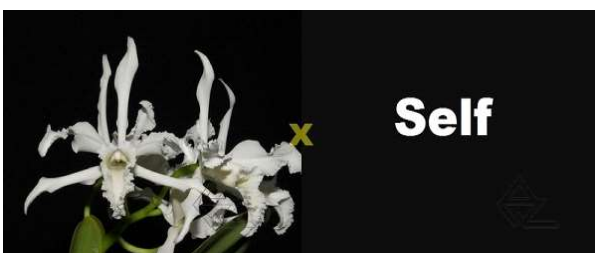

Pot Size (Inches): 2 1/2"

Price (USD): 15,00

L. alaorii

Z-2757 *L. alaori escura* ('Carnaval' x 'Gemini I')

Pot Size (Inches): 2 1/2" (NBS)

Price (USD): 25,00

L. crispa

Z-1867 *L. crispa alba* 'Blanca' x SELF