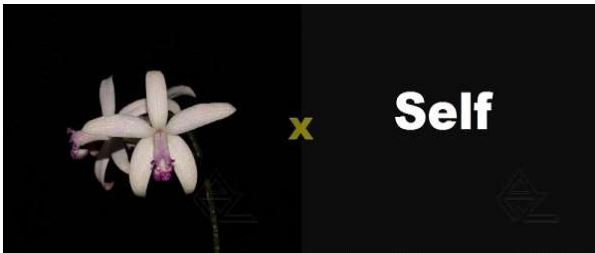

Pot Size (Inches):   NBS - BS

Price (USD):   20,00

Rare variety of this rupicolous Laelia. Plants that bloomed did not confirm this variety and are blooming purple (type). NOTE: originally Laelia, then Hoffmannseggella, Sophronitis and now called Cattleya. We still keep them as Laelia.

Z-1855   *L. gloedeniana*