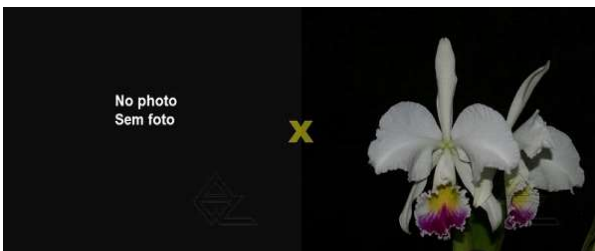

Z-690 **C. warneri semi alba (good shape x 'Rubi')**

Pot Size (Inches): 3 1/2" (NBS)

Price (USD): 25,00

Both parents are selections of previous crossings and we expect even better results.

Z-819 **C. warneri semi alba ('Alto Parajú' x 'Guindani')**