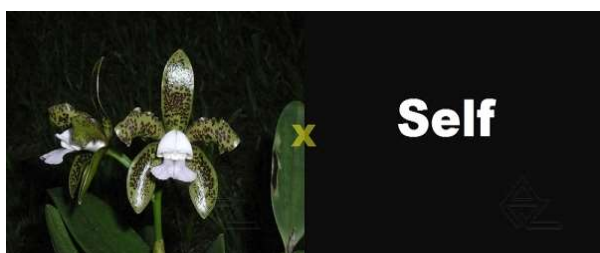

Pot Size (Inches): NBS - BS

Price (USD): 90,00

Very rare. Seedlings confirm caerulea variety and most plants already bloomed. *C. leopoldii* are native to southern Brasil, but this plant originates from an isolated population in the state of Bahia, which is more than one thousand miles (1600 Km) north of the usual habitat.

Z-1958 *C. leopoldii* caerulea 'San Rafael' x **SELF**