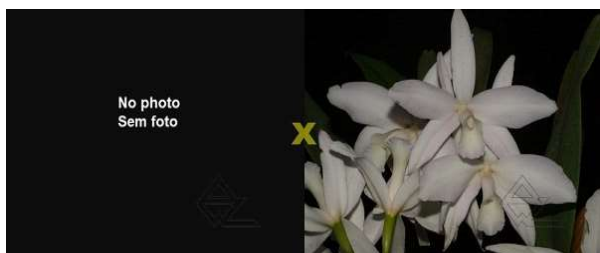

Z-1155 *L. perrinii (delicata 'AM' x semi alba amoena 'AWZ')*

Pot Size (Inches): 2 1/2"

Price (USD): 23,00

Similar to Z-1153.

Z-1387 *L. perrinii ('Fantasia' x delicata 'AM')*

Pot Size (Inches): 2 1/2"

Price (USD): 23,00