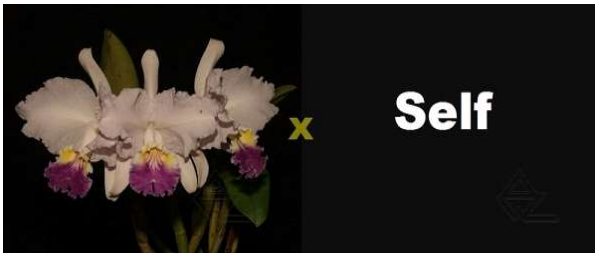

Pot Size (Inches): NBS - BS

Price (USD): 35,00

Similar to Z-956.

Z-1920 ***C. lueddemanniana caerulea 'Sique Sique' x SELF***

Pot Size (Inches): 2 1/2" - 3"

Price (USD): 25,00

Self pollination of one of the best and most famous caerulea (blue) varieties ever found in this species.