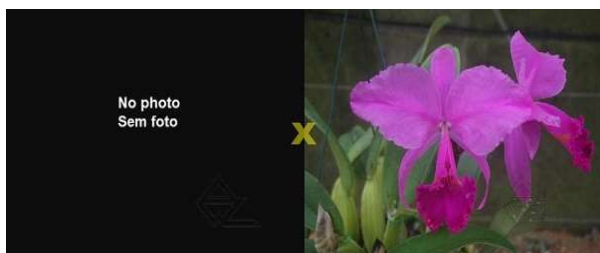

Pot Size (Inches): 2 1/2"

Price (USD): 30,00

Two very dark colors in *C. trianae*. Also known as "sangre de toro". The *C. trianae* 'Eclipse' has also very nice flower shape.

Z-1251 *C. trianae* 'Sangre de Toro II' x 'Martinelli')