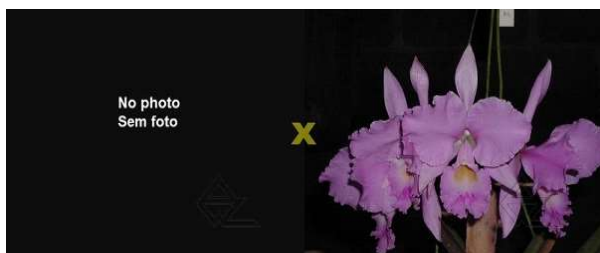

Pot Size (Inches): 3"

Price (USD): 20,00

The *C. warneri concolor* 'Z-300' came from a cross between two *venosas* (variety with veins or stripes on the lip). The *C. warneri striata* 'Euclidio Colnago' is a superb almost concolor variety. It has markings (*striata*) on the lip. We hope to achieve good shaped flowers, with concolor and *striata* color forms.

Z-2849 *C. warneri ('Dr. Laranja' x amesiana 'Mem R. Kautsky')*