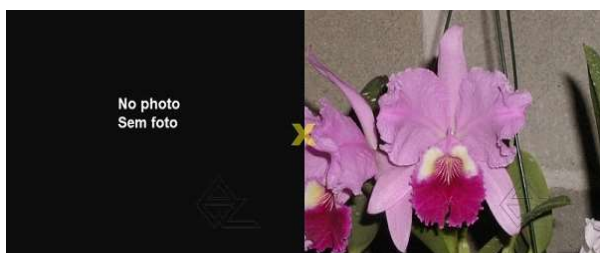

Pot Size (Inches): NBS - BS

Price (USD): 20,00

Few plants available. Two plants with dark colored flowers and excellent shapes. We intend to obtain superior quality flowers. One of the parent plants has a splash in the petals and we hope it will be transmitted.