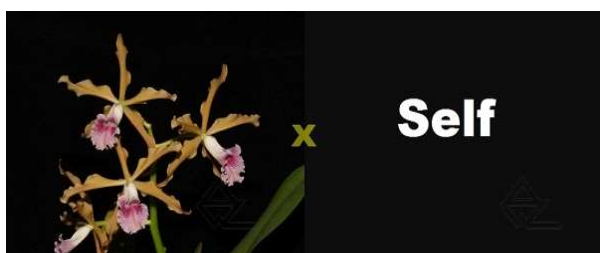

Pot Size (Inches):   2 1/2"

Price (USD):   20,00

Similar to Z-1418. Nice plant - standard characteristics for this species.

Z-1418   *L. grandis* tipo 'Edmundo Num. 04' x **SELF**