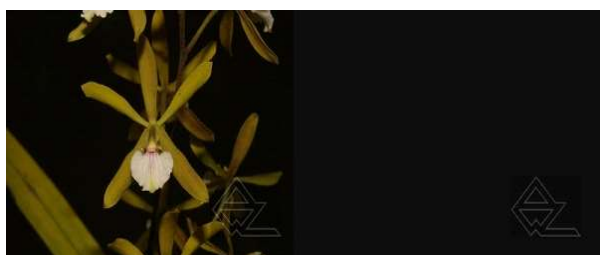

Pot Size (Inches):   2 1/2"

Price (USD):   20,00