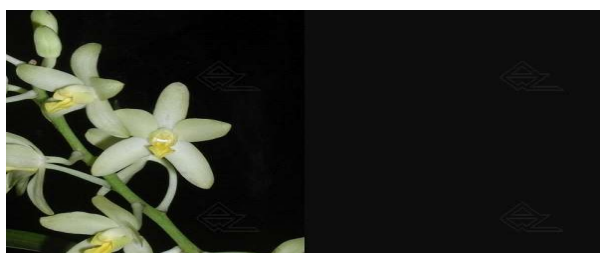

Pot Size (Inches):   3"

Price (USD):   30,00

Rare. This is a cream colored, spotless variety of this species from South Africa. Very beautiful and also a slow grower. These plants need drier conditions during rest period plus bright light and temperature drop at night.