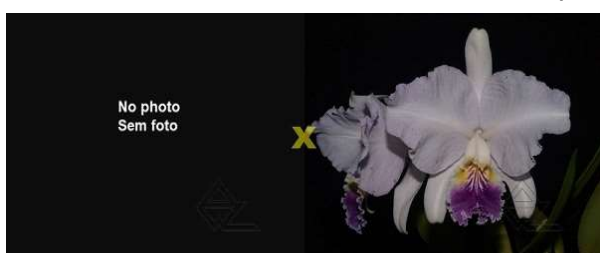

Z-956 *C. lueddemanniana caerulea ('Pedra Azul' x 'Monte Verde')*

Pot Size (Inches): NBS

Price (USD): 35,00

Both plants were selected from previous crosses. They have dark caerulea colors, very good shape and large size.