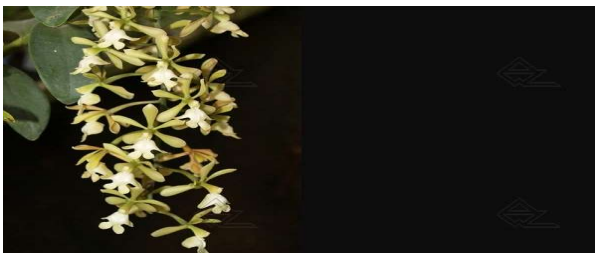

Pot Size (Inches):   2 1/2" -15cm

Price (USD):   15,00

Widespread species, from Central and South America. It's an easy grower and produces an arched flower spike, with nice cream colored flowers.

Z-1604   ***Epi. paniculatum***