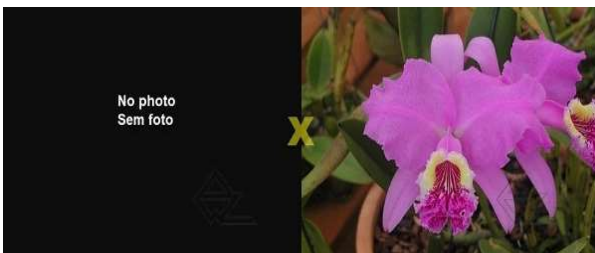

Pot Size (Inches):   NBS - BS

Price (USD):   20,00

Few plants available. Both plants have large dark colored flowers with excellent shapes. We hope that the offspring will reproduce their parents' characteristics.

Z-776   ***C. luedd. [caerulea ('Siquesique' x 'Amparo') x dark type 'Guacamuco']***