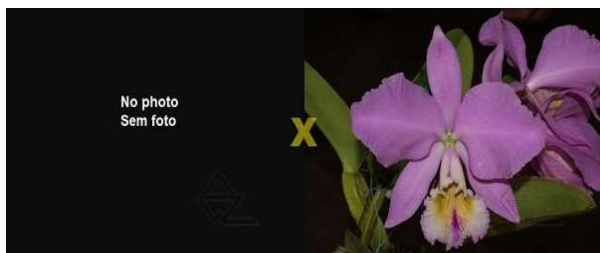

Z-2859 C. warneri (orkata x extra venosa 'Caliman')

Pot Size (Inches): 2 1/2"

Price (USD): 15,00