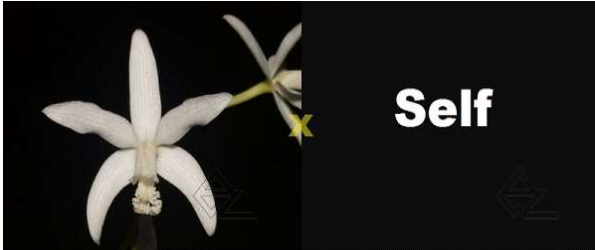

Pot Size (Inches): 2 1/2"

Price (USD): 33,00

Z-2226 *L. colnagoi*

Pot Size (Inches): 2 1/2"

Price (USD): 20,00

L. rupícola

Z-1544 *L. crispilabia alba* x **SELF**

Pot Size (Inches): 2 1/2"