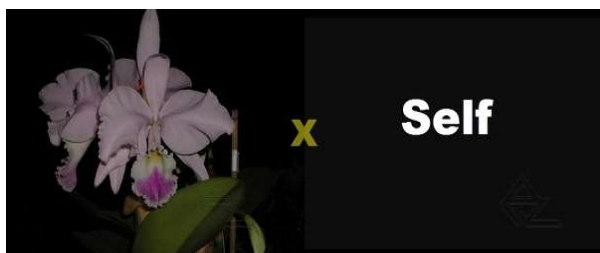

Pot Size (Inches): 2 1/2"

Price (USD): 20,00

C. warneri amesiana 'Santa Leopoldina' has big flowers and also nice shape for the species. The amesiana color form means that the flowers have petals, sepals and lip with lighter tones of pink if compared to a "type" plant.

Z-1967 C. warneri caerulea 'Boa Noite' x SELF