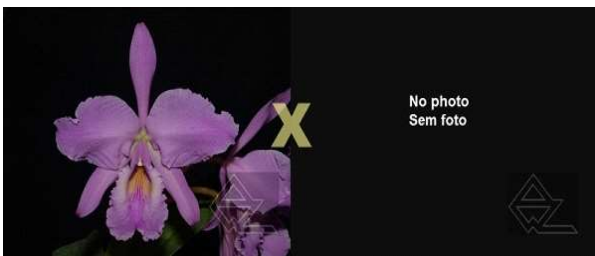

C. labiata

Z-902 C. labiata caeruleascens 'Da. Norma Dreher' x SELF

Pot Size (Inches): 2 1/2" - 3"

Price (USD): 35,00

This is an old plant in our collection and very famous among Brazilian growers, although not common in collections. Plant is also known as C. labiata 'Canoinha'. It's a beautiful bluish variety, also called var. amethystina with excellent shape.

Z-2388 C. labiata ('Cara Grande' x 'Cesar Iacavoni')

Pot Size (Inches): 2 1/2" - 3"

Price (USD): 20,00

Crossing between two excellent types.

Z-2732 C. labiata concolor ('Walther Dreher' x 'Z-759')

Pot Size (Inches): 2 1/2"