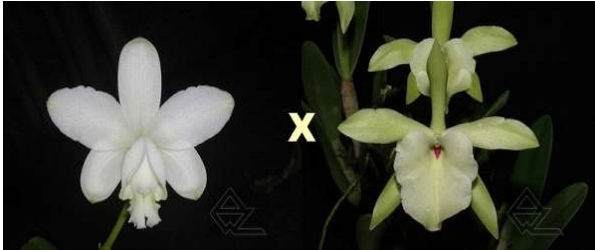

AWZ ORCHIDS

Price List
VALID: DECEMBER/2019 (v.1)
EXPORT - USA

CONTACT: Alek Zaslawski
TELEFAX: 55-27-3227-1936
E-MAIL: awzalek@gmail.com
WEBSITE: www.awzorchids.com

HÍBRIDOS / HYBRIDS

Z-2590 *BC. Kamegaoka (=C. loddigesii alba x Brassavola glauca)*

Pot Size (Inches): 2 1/2"

Price (USD): 10,00

Z-1394 *C. schilleriana 'Água Surda' x C. Daphne 'Bordeaux'*