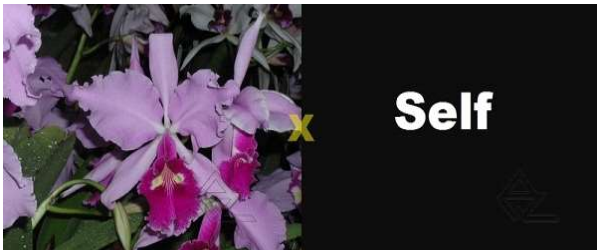

Pot Size (Inches): NBS - BS

Price (USD): 30,00

Self pollination of a selected *C. warscewiczii*.

Z-3008 ***C. warscewiczii* ('Z-133' x 'Gigante do Cuete')**

Pot Size (Inches): 2 1/2"

Price (USD): 22,00

***Dendrobium* species**