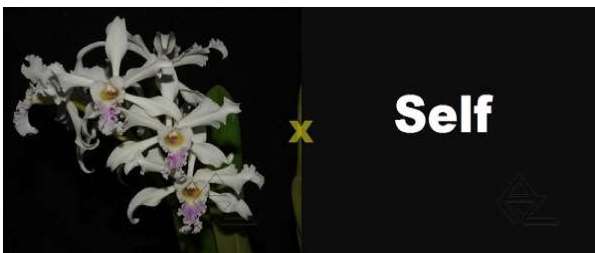

Pot Size (Inches):   2 1/2"

Price (USD):   35,00

L. crispera occurs in Rio de Janeiro State, in altitudes around 2600 feet above sea level. They grow naturally on trees, but also quite common to be found growing on rocks. This is a rare variety with light pink tone in the lip. Flowers are crisped but with much better shape that the majority of the plants that we have seen.

Z-1697   *L. crispera flamma* 'Baronesa' x **SELF**