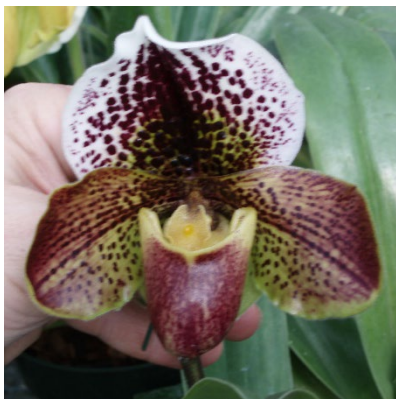

Coro Spots (Revelry x Leopard Spots) 1 available. 3.5" pot \$30

pots Seedlings \$25

FC Puddle x Peter Pernar 2 available. 3.5"

available. 3.5" pot Seedling \$25

Kimberley Szabo x Pandemonium 1

Seedling \$35

Kinzua x Suzie Del 1 available. 3.5" pot

Merced River (Erie x Pandemonium) 1 available. 3.5" pot Seedling \$25

Somewhere in Time x Magic Mood 1

available. 3.5" pot Seedling \$25

Suzie Del x Geraldine 1 available.