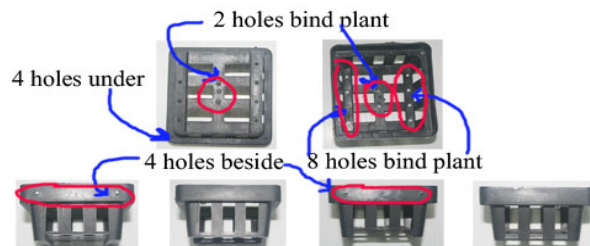

Accessories

Code	Name	Detail
ACS1550	Seedling basket 1 inch	Seedling size of all varieties orchid
ACS1551	Cattleya basket 3.5 inch	Blooming size of Cattleya,Dendrobium
ACS1552	Vanda basket 3.2 inch	Blooming size of Vandaceous
ACS1553	Vanda basket 4 inch	Blooming size of Vandaceous
ACS1554	Phalaenopsis basket 6 inch	Blooming size of Phalaenopsis
ACS1555	Plastic table 1 inch	Seedling size basket 1 inch can put 135 baskets
ACS1556	Plastic table 4 inch	Blooming size basket 3.5 inch can put 15 baskets
ACS1557	Hang wire 3 lines 75 cms	Wire no.17,3 lines for Cattleya,long 75 cms
ACS1558	Hang wire 4 lines 75 cms	Wire no.17,4 lines for Vandaceous,long 75 cms
ACS1559	Hang wire 3 lines 80 cms	Wire no.17,3 lines for Cattleya,long 80 cms
ACS1560	Hang wire 4 lines 80 cms	Wire no.17,4 lines for Vandaceous,long 80 cms

4" basket,
Development by user (easy to use)