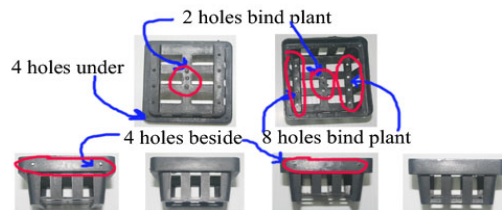

Accessories

Code	Name	Detail
ACS1550	Seedling basket 1 inch	Seedling size of all varieties orchid
ACS1551	Cattleya basket 3.5 inch	Blooming size of Cattleya,Dendrobium
ACS1552	Vanda basket 3.2 inch	Medium size - Super large size of Vandaceous
ACS1553	Vanda basket 3.5 inch	Medium size - Super large size of Vandaceous,available put on plastic table
ACS1554	Phalaenopsis basket 6 inch	Blooming size of Phalaenopsis
ACS1555	Plastic table 1 inch	Seedling size basket 1 inch can put 135 baskets
ACS1556	Plastic table 4 inch	Blooming size basket 3.5 inch can put 15 baskets
ACS1557	Hang wire 3 lines 75 cms	Wire no.17,3 lines for Cattleya,long 75 cms
ACS1558	Hang wire 4 lines 75 cms	Wire no.17,4 lines for Vandaceous,long 75 cms
ACS1559	Hang wire 3 lines 80 cms	Wire no.17,3 lines for Cattleya,long 80 cms
ACS1560	Hang wire 4 lines 80 cms	Wire no.17,4 lines for Vandaceous,long 80 cms

4" basket,
Development by user (easy to use)