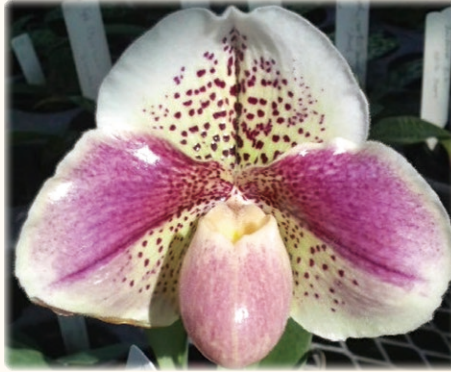

SB10 US\$300.00
Paph. New Direction 'Majestic'

SB11 US\$200.00
Paph. Shillelagh 'The Cgiant' AM/AOS

SB12 US\$500.00
Paph. Silent Knight 'Snow Snow'

SB13 Paph. Snow Eagle 'Pink Leopard' SM/JOGA US\$500.00